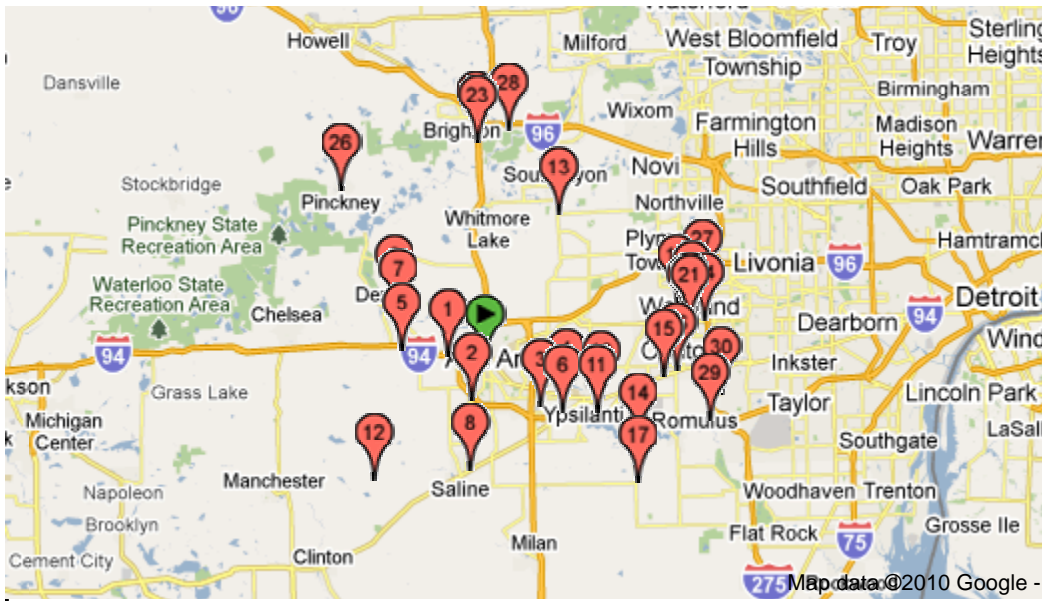

[Print This Page](#)

Locations close to: ann arbor MI

There are **373** Allpoint ATMs within 50 miles, and **502** within 100 miles.
Here are the closest 50 ATMs within 50 miles, listed in order of proximity:

1 Goodrich Quality 16 Theater

3686 Jackson Rd
Ann Arbor, MI 48103
(2.87 Miles)

2 Target

2000 Waters Rd
Ann Arbor, MI 48103
(2.9 Miles)

3 Target

3749 Carpenter Rd
Ann Arbor, MI 48197
(4.87 Miles)

4 Saremi Service