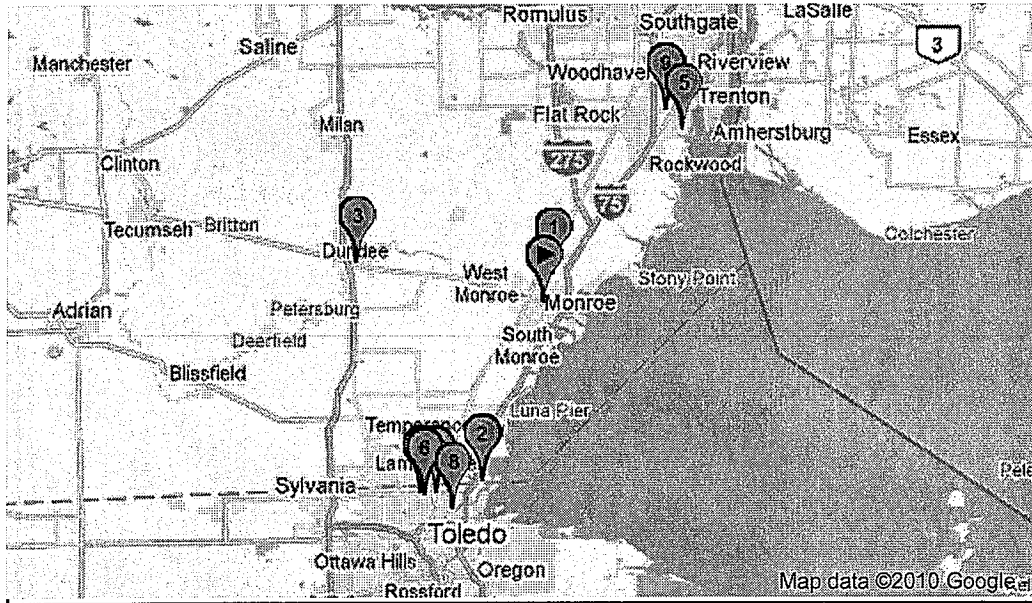

Locations close to: monroe MI

- 1 Target**
2121 N Monroe St
Monroe, MI 48161
(2.13 Miles)
- 2 Matthews Liquor**
6400 Summit St
Erie, MI 48133
(13.2 Miles)
- 3 Prestige Oil**
109 Cabela Blvd E
Dundee, MI 48131
(13.77 Miles)
- 4 Playmakers Burger & Brew**
35 E Alexis Rd
Toledo, OH 43612
(15.46 Miles)
- 5 Gibraltar Sav Mor Pharmacy**
29255 W Jefferson
Gibraltar, MI 48173
(15.8 Miles)
- 6 Target**
817 W Alexis Rd
Toledo, OH 43612
(15.9 Miles)

Please Note: This information is accurate as of 10/18/2010. Please check search periodically for updated ATM locations.

Locations close to: monroe MI

31 Walgreens

2562 Navarre Ave
Oregon, OH 43616
(19.9 Miles)

537 Woodville Rd
Toledo, OH 43605
(20.22 Miles)

38 Walgreens

925 Woodville Rd
Toledo, OH 43605
(20.37 Miles)

39 7-Eleven

W 2601 Bancroft
Toledo, OH 43607
(20.52 Miles)

40 Woodville Carryout

1620 Woodville Rd
Toledo, OH 43605
(20.59 Miles)

48 7-Eleven

1101 Western Ave
Toledo, OH 43609
(21.36 Miles)

49 7-Eleven

22611 Northline
Taylor, MI 48180
(21.72 Miles)

50 Super Jeds

2531 S Reynolds
Toledo, OH 43607
(22.06 Miles)

Please Note: This information is accurate as of 10/18/2010. Please check search periodically for updated ATM locations.