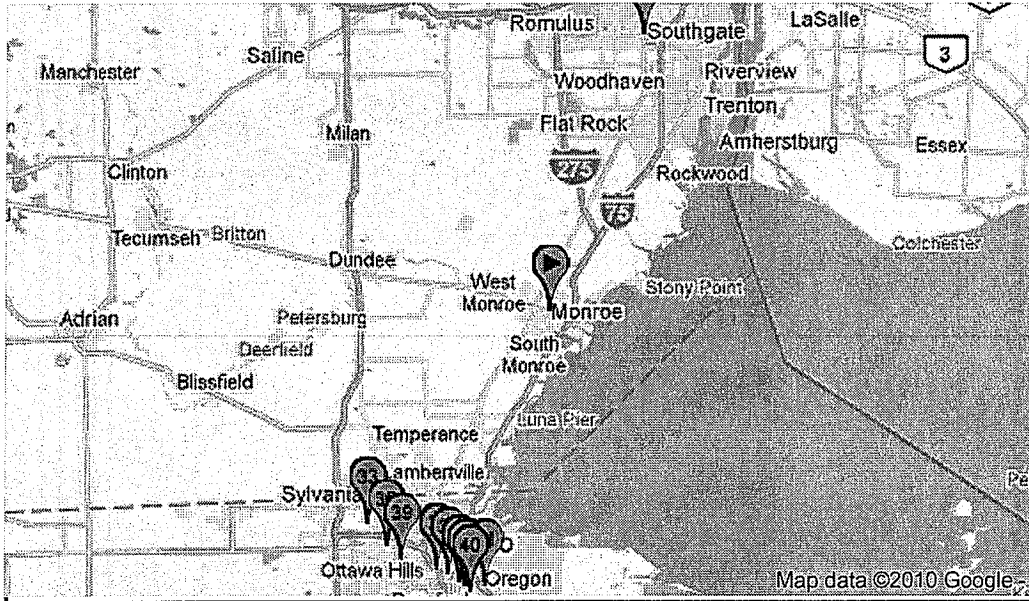

Locations close to: monroe MI

- 1 Target**
2121 N Monroe St
Monroe, MI 48161
(2.13 Miles)
- 2 Matthews Liquor**
6400 Summit St
Erie, MI 48133
(13.2 Miles)
- 3 Prestige Oil**
109 Cabela Blvd E
Dundee, MI 48131
(13.77 Miles)
- 4 Playmakers Burger & Brew**
35 E Alexis Rd
Toledo, OH 43612
(15.46 Miles)
- 5 Gibraltar Sav Mor Pharmacy**
29255 W Jefferson
Gibraltar, MI 48173
(15.8 Miles)
- 6 Target**
817 W Alexis Rd
Toledo, OH 43612
(15.9 Miles)

Please Note: This information is accurate as of 10/18/2010. Please check search periodically for updated ATM locations.

Locations close to: monroe MI

31 Walgreens

2562 Navarre Ave
Oregon, OH 43616
(19.9 Miles)

537 Woodville Rd
Toledo, OH 43605
(20.22 Miles)

38 Walgreens

925 Woodville Rd
Toledo, OH 43605
(20.37 Miles)

39 7-Eleven

W 2601 Bancroft
Toledo, OH 43607
(20.52 Miles)

40 Woodville Carryout

1620 Woodville Rd
Toledo, OH 43605
(20.59 Miles)

48 7-Eleven

1101 Western Ave
Toledo, OH 43609
(21.36 Miles)

49 7-Eleven

22611 Northline
Taylor, MI 48180
(21.72 Miles)

50 Super Jeds

2531 S Reynolds
Toledo, OH 43607
(22.06 Miles)

Please Note: This information is accurate as of 10/18/2010. Please check search periodically for updated ATM locations.