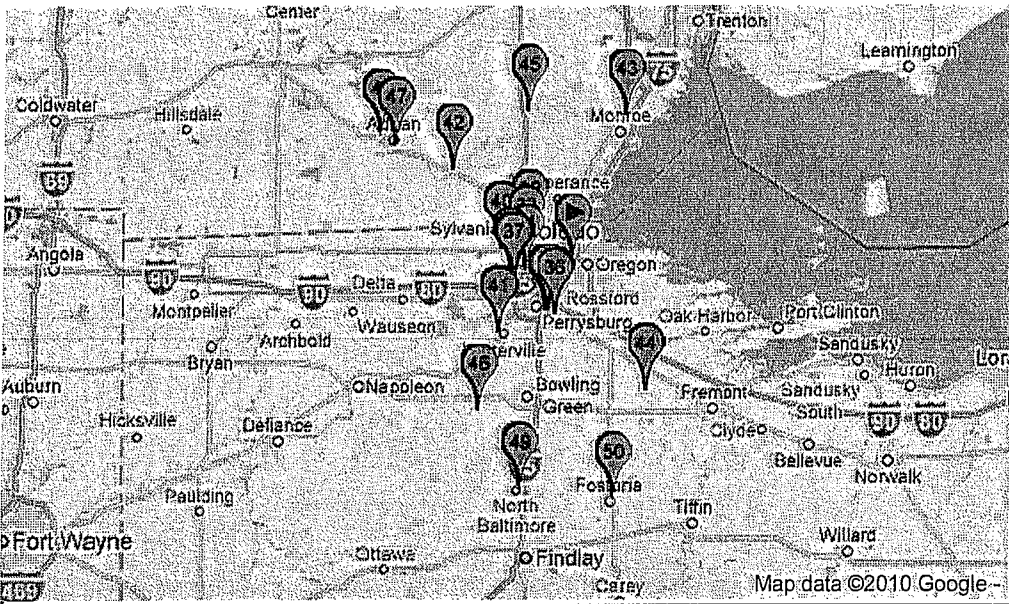

18 7-Eleven
W 2601 Bancroft
Toledo, OH 43607
(3.63 Miles)

19 7-Eleven
3749 Upton Ave
Toledo, OH 43613
(3.66 Miles)

20 Miracle Lanes Of Toledo Inc
5030 Jackman Rd
Toledo, OH 43613

- 7 **7-Eleven**
1321 Navarre Ave
Toledo, OH 43605
(1.77 Miles)
- 8 **7-Eleven**
3151 Lagrange St
Toledo, OH 43608
(1.85 Miles)
- 9 **7-Eleven**
1101 Western Ave
Toledo, OH 43609
(2.1 Miles)
- 10 **Woodville Carryout**
1620 Woodville Rd
Toledo, OH 43605
(2.21 Miles)
- 11 **Clark Oil**
2062 Woodville Rd
Toledo, OH 43616
(2.71 Miles)
- 12 **Walgreens**
2562 Navarre Ave
Oregon, OH 43616
(2.82 Miles)
- 13 **Rite Aid**
1012 W Sylvania Ave
Toledo, OH 43612
(3.09 Miles)
- 14 **Headliners**
4500 N Detroit Ave
Toledo, OH 43612
(3.27 Miles)
- 15 **Colony Carryout**
2022 Central Ave
Toledo, OH 43606
(3.36 Miles)
- 16 **7-Eleven**
4505 Lewis Ave
Toledo, OH 43612
(3.56 Miles)
- 17 **Zingers Food & Spirits**
920 Matzinger Rd
Toledo, OH 43612
(3.61 Miles)
- 21 **Bowlero Lanes**
4398 Monroe St
Toledo, OH 43613
(4.7 Miles)
- 22 **Playmakers Burger & Brew**
35 E Alexis Rd
Toledo, OH 43612
(4.75 Miles)
- 23 **Target**
817 W Alexis Rd
Toledo, OH 43612
(4.81 Miles)
- 24 **Costco**
3405 W Central Ave
Toledo, OH 43606
(4.82 Miles)
- 25 **7-Eleven**
200 N Main St
Walbridge, OH 43465
(5.01 Miles)
- 26 **Top Shotz**
5860 Lewis Ave Rd
Toledo, OH 43612
(5.01 Miles)
- 27 **Hot Kixx**
4550 Monroe St
Toledo, OH 43613
(5.02 Miles)
- 28 **Nick & Jimmys**
4956 Monroe St
Toledo, OH 43623
(6.13 Miles)
- 29 **Matthews Liquor**
6400 Summit St
Erie, MI 48133
(6.34 Miles)
- 30 **Corduroy Carryout**
5781 Corduroy Rd
Oregon, OH 43616
(6.53 Miles)

Please Note: This information is accurate as of 10/18/2010. Please check search periodically for updated ATM locations.

Locations close to: toledo oh

There are **149** Allpoint ATMs within 50 miles, and **542** within 100 miles.
Here are the closest 50 ATMs within 50 miles, listed in order of proximity: