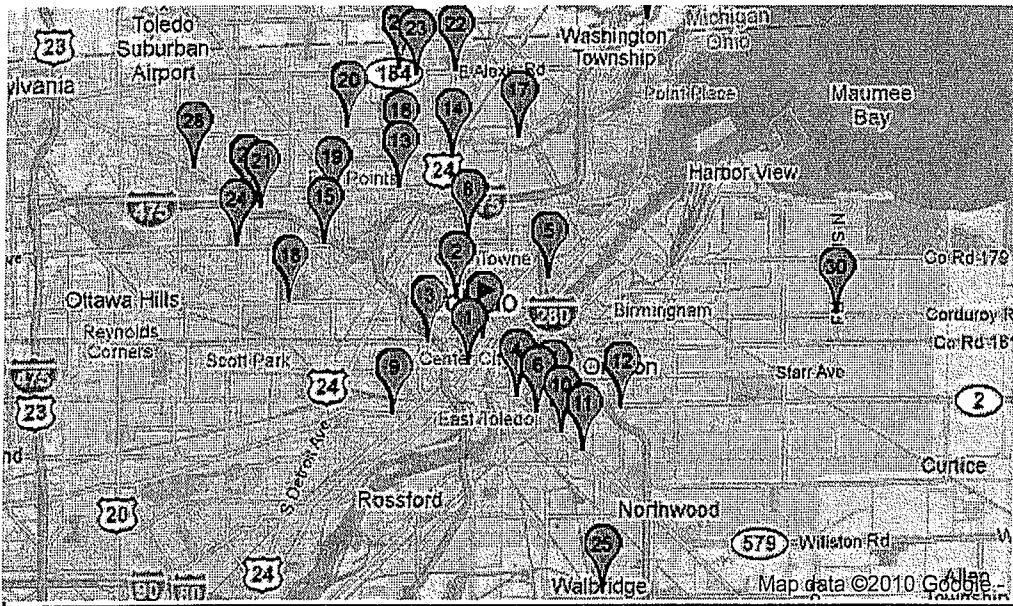

Locations close to: toledo oh

1 The Emporium
25 S Huron
Toledo, OH 43602
(.49 Miles)

2 American Food Center
12 E Bancroft St
Toledo, OH 43620
(.85 Miles)

3 D & C Carryout
525 Dorr St
Toledo, OH 43602
(1.01 Miles)

4 7-Eleven
537 Woodville Rd
Toledo, OH 43605
(1.21 Miles)

5 Buckeye Carry Out
740 Buckeye St
Toledo, OH 43611
(1.59 Miles)

6 Walgreens
925 Woodville Rd
Toledo, OH 43605
(1.65 Miles)

Notice to Cardholders of Member Institutions

Please Note: This information is accurate as of 10/18/2010. Please check search periodically for updated ATM locations.

Locations close to: toledo oh

There are **149** Allpoint ATMs within 50 miles, and **542** within 100 miles.
Here are the closest 50 ATMs within 50 miles, listed in order of proximity:

39 Holland Carry Out

6901 Angola Rd
Holland, OH 43528
(8.99 Miles)

48 Coin Op Services Inc

4572 W Us 223
Adrian, MI 49221
(32.9 Miles)

40 Toledo Harley Davidson

7960 W Central Ave
Toledo, OH 43617
(10.37 Miles)